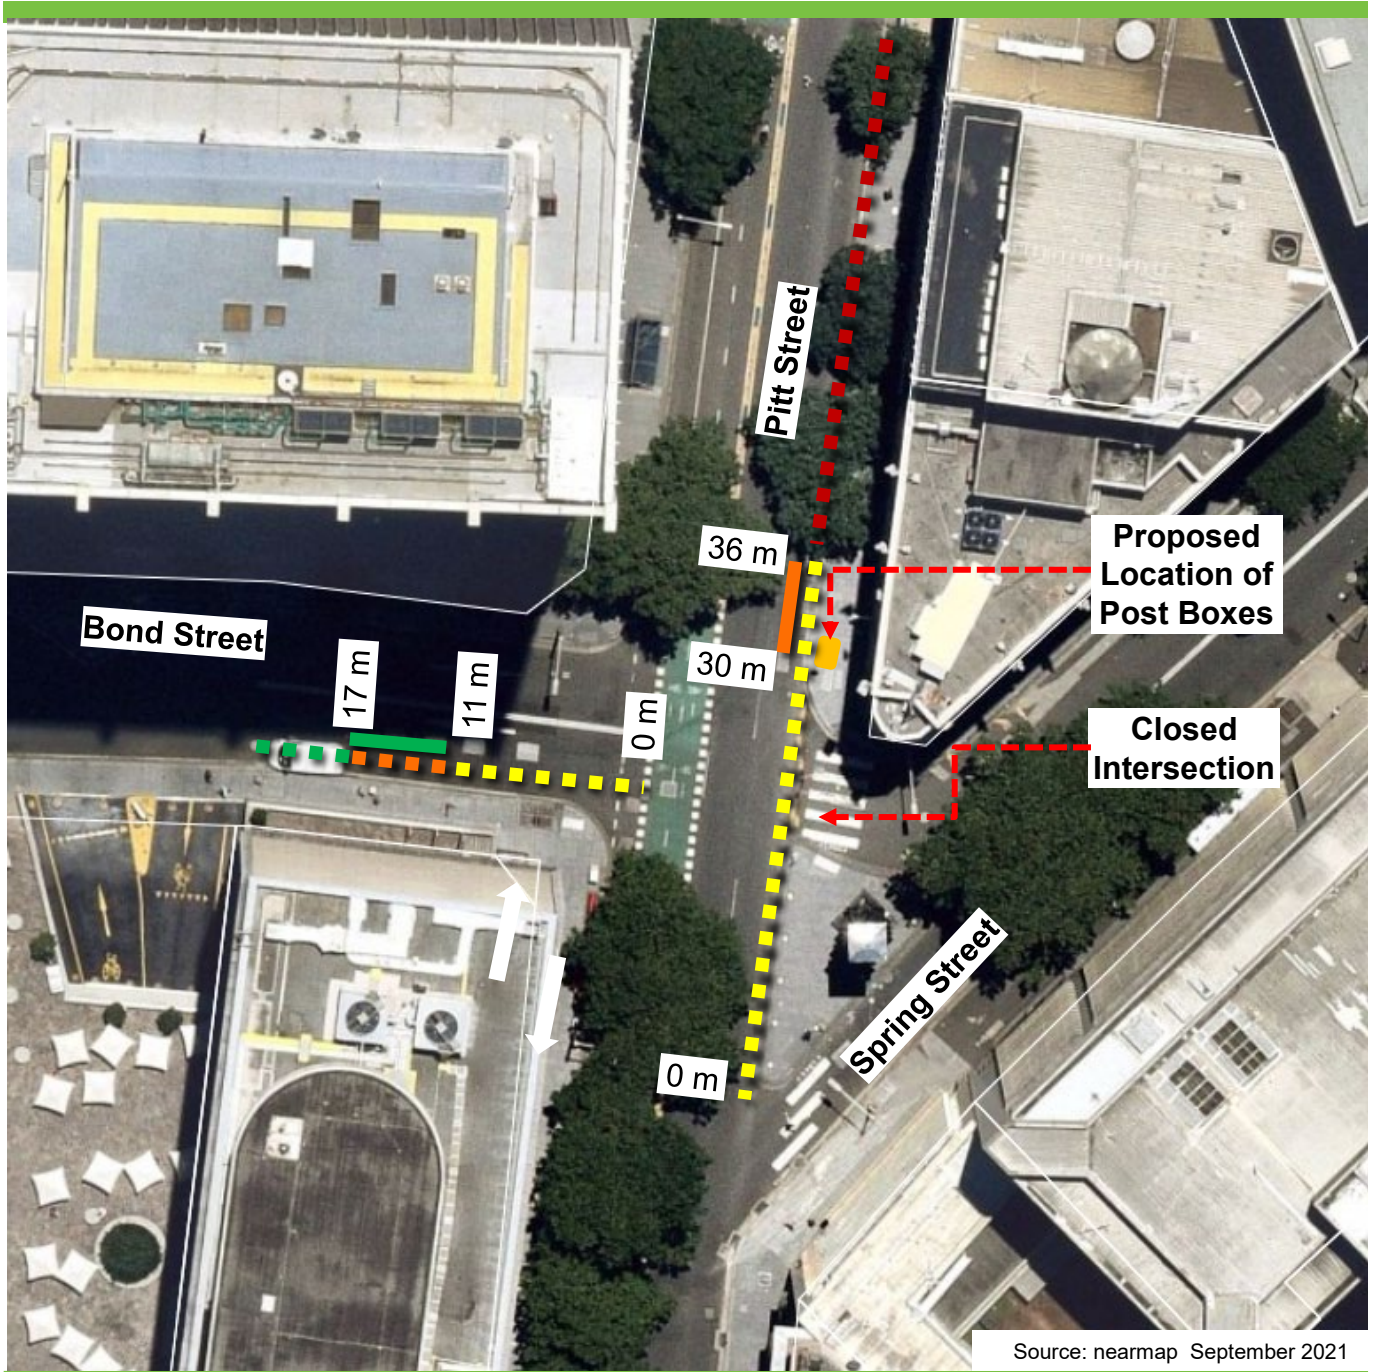

Pitt Street, Sydney Proposed parking changes

Existing

-  No Stopping
-  Loading Zone Ticket
6am-6pm Mon-Fri 6am-10am Sat
4P Ticket 6pm-12am Mon-Fri 10am-10pm Sat
8am-10pm Sun & Public Holidays

-  Bus Zone
-  No Parking Australia Post Vehicles Excepted

4

Proposed

-  No Stopping Australia Post Vehicles Excepted 3 Minute Limit
-  Loading Zone Ticket 6am-6pm Mon-Fri 6am-10am Sat 4P Ticket 6pm-12am Mon-Fri 10am-10pm Sat 8am-10pm Sun & Public Holidays